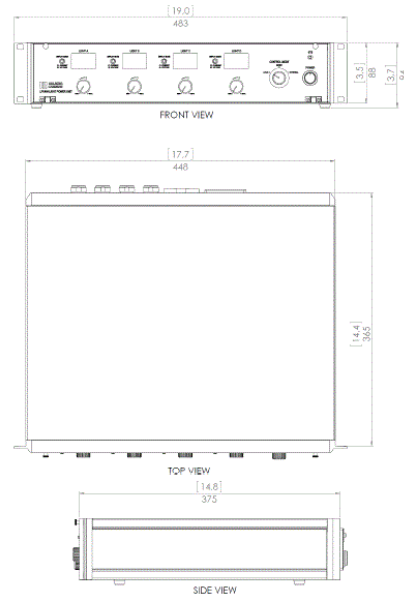

L404 IMAGES

LINKS

English

ahlbergcameras.staging.westart.se/products/lights/l404

We reserve the right to alter specifications without prior notice