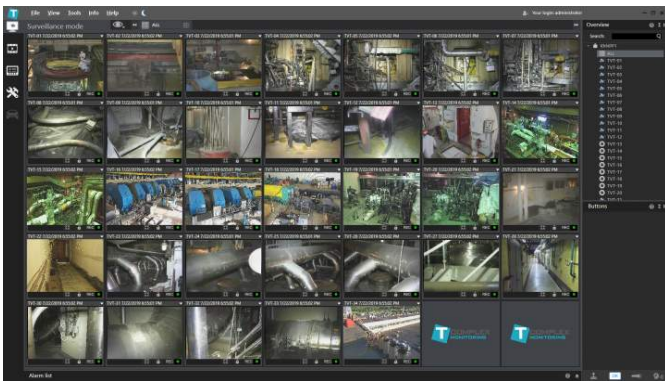

T-COMPLEX IMAGES

LINKS

English

ahlbergcameras.staging.westart.se/products/software/t-complex

We reserve the right to alter specifications without prior notice